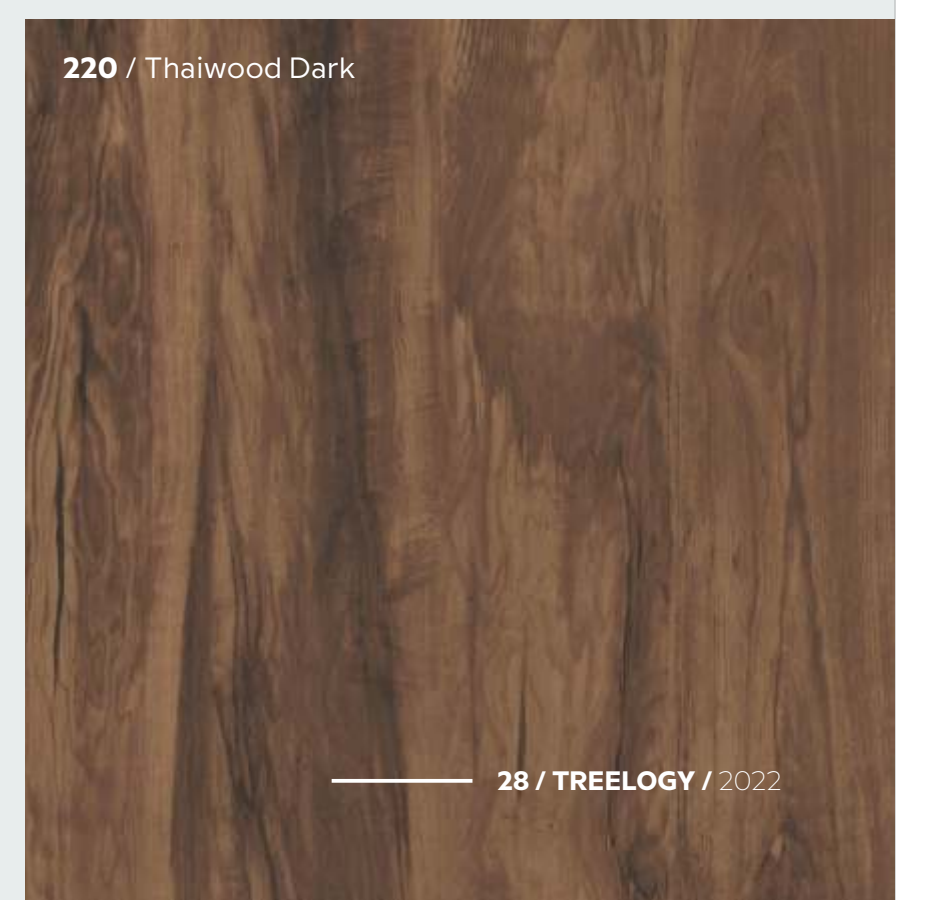

223 / Canyon Wood Brown

EXCLUSIVE INNOVATIVE MODISH